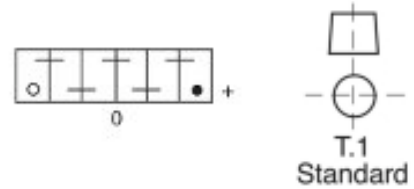

Specifications

Type	654A
Volt	12
Ah/20	70
CCA/EN	400
Length (m.m.)	308
Width (m.m.)	175
Height (m.m.)	225
Weight, dry (kg)	18,8
Polarity	0
Box	Hard Rubber
DIN	57030
Recommended Charge Rate (Amps)	5
Country of origin	Denmark